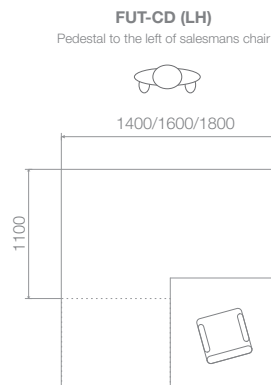

Compact Desk

Description: A simple white laminate compact desk with modesty panel and cable management channels.

Overall Dimensions (mm):	Code	Dims	Weight
	FUT-CD14	1400(w) x 720(h) x 1100(d) x 800x 600	42.10kg
	FUT-CD16	1600(w) x 720(h) x 1100(d) x 800x 600	45.10kg
	FUT-CD18	1800(w) x 720(h) x 1100(d) x 800x 600	49.60kg

Options: Available in both right and left hand

Fixing Instructions: Free-standing

Cleaning Instructions: Wipe down with lint free cloth and warm soapy water - Do not use abrasive cleaner. Pledge Multi-Surface Dusting Spray can also be used.

FUT-CD18-RH - Image with high level pedestal