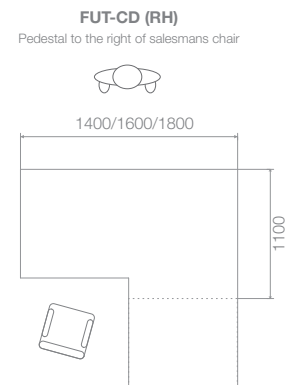

Compact Desk

Description: A simple white laminate compact desk with modesty panel and cable management channels.

Overall Dimensions (mm):	Code	Dims	Weight
	FUT-CD14	1400(w) x 720(h) x 1100(d) x 800x 600	42.10kg
	FUT-CD16	1600(w) x 720(h) x 1100(d) x 800x 600	45.10kg
	FUT-CD18	1800(w) x 720(h) x 1100(d) x 800x 600	49.60kg

Options: Available in both right and left hand

Fixing Instructions: Free-standing

Cleaning Instructions: Wipe down with lint free cloth and warm soapy water - Do not use abrasive cleaner. Pledge Multi-Surface Dusting Spray can also be used.

FUT-CD18-RH - Image with high level pedestal