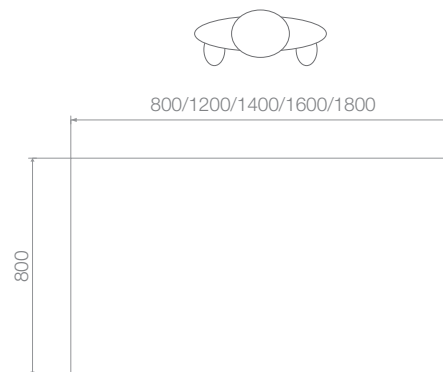

Straight Desk

Description: A simple white laminate desk with modesty panel and cable management channels.

Overall Dimensions (mm):	Code	Dims	Weight
	FUT-SD8	800(w) x 720(h) x 800(d)	27.85KG
	FUT-SD12	1200(w) x 720(h) x 800(d)	37.60KG
	FUT-SD14	1400(w) x 720(h) x 800(d)	39.10KG
	FUT-SD16	1600(w) x 720(h) x 800(d)	41.60KG
	FUT-SD18	1800(w) x 720(h) x 800(d)	45.10KG

Fixing Instructions: Free-standing

Cleaning Instructions: Wipe down with lint free cloth and warm soapy water - Do not use abrasive cleaner. Pledge Multi Surface Dusting Spray can also be used.